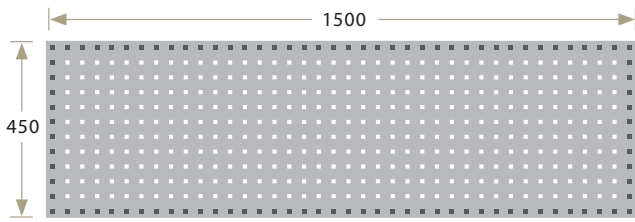

# Perforated Board

## Perforated Board

#304 stainless steel

Model No.	Dimensions	Color
KQ-306AS	W900xH450	Stainless steel
KQ-306A	W900xH450	
KQ-308A	W1200xH450	
KQ-310A	W1500xH450	
KQ-312A	W1800xH450	
KQ-314A	W2100xH450	● ● ● ● ●
KQ-408A	W1200xH600	
KQ-410A	W1500xH600	
KQ-412A	W1800xH600	
KQ-414A	W2100xH600	