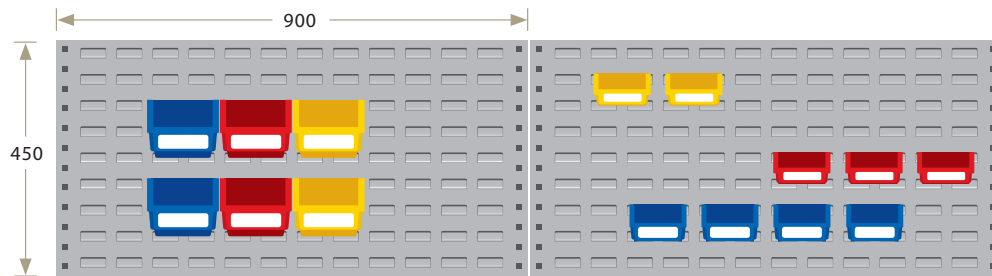

## Louved Board

<b>KH-306A</b>
W900xH450
●

Can be installed onto wall, and be used with hanging bin. P51