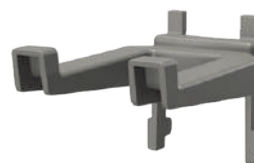

Double hook-L

KP-6208

W65xD105xH60

Loading : 4kg

10 pcs