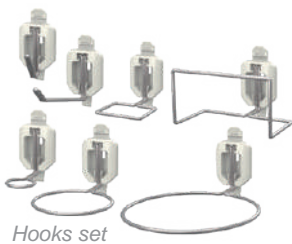

Can be installed onto wall, and be used with all tanko hangers. P41~P43

## Louved Board

<b>KH-306A</b>
W900xH450
●

Can be installed onto wall, and be used with hanging bin. P51

## Stainless Steel Hooks

**PATENTED** **5kg** load capacity

Hooks set

<b>KPQ-C</b>
KP-7203 x3 . KP-7108 x2
KP-7604 x1 . KP-7308 x1
KP-7502 x1 . KP-7506 x1
KP-7510 x1
● ● ● ● ● ● ●

V hook

<b>KP-7203</b>
Dimensions: L30
● ● ● ● ● ● ●
10 pcs

L hook

<b>KP-7108</b>
Dimensions: L80
● ● ● ● ● ● ●
10 pcs

Closed end hook-S

<b>KP-7604</b>
Outer dimensions: W46xD36
Inner dimensions: W40xD30
● ● ● ● ● ● ●
10 pcs

Loop hook-S

<b>KP-7502</b>
Outer dimensions: Ø26
Inner dimensions: Ø20
● ● ● ● ● ● ●
10 pcs