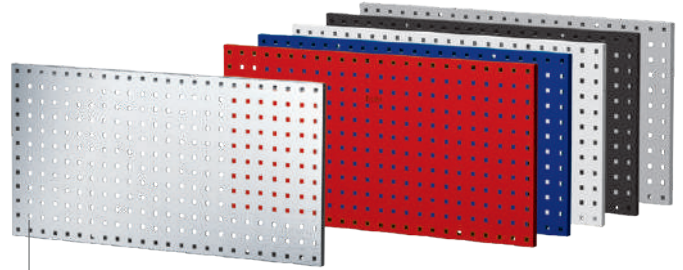

# Perforated Board

## Perforated Board

#304 stainless steel

Model No.	Dimensions	Color
KQ-306AS	W900xH450	Stainless steel
KQ-306A	W900xH450	
KQ-308A	W1200xH450	
KQ-310A	W1500xH450	
KQ-312A	W1800xH450	
KQ-314A	W2100xH450	● ● ● ● ●
KQ-408A	W1200xH600	
KQ-410A	W1500xH600	
KQ-412A	W1800xH600	
KQ-414A	W2100xH600	

## Louved Board

<b>KH-306A</b>
W900xH450
●

Can be installed onto wall, and be used with hanging bin. P51